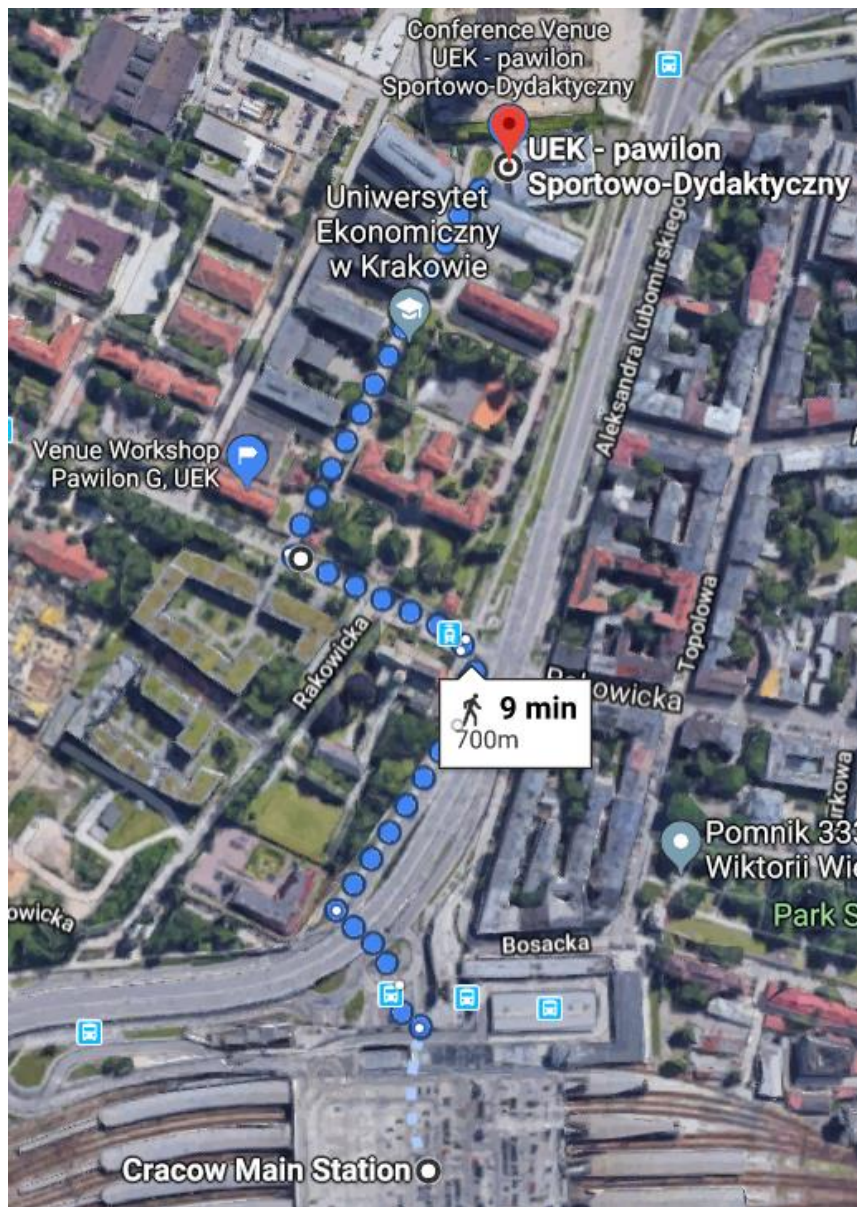

**Instructions how to reach Conference venue in S Building
at the Cracow University of Economics**

From Cracow Main Railway Station (Kraków Główny)

The Cracow University of Economics is located a 9 minutes' walk
from Cracow Main Railway Station.

Head north toward Aleksandra Lubomirskiego Street.
Turn left onto Rakowicka Street. Turn right toward CUE.
Destination will be on the right.

[CLICK HERE](#) to see the map on Google Map.